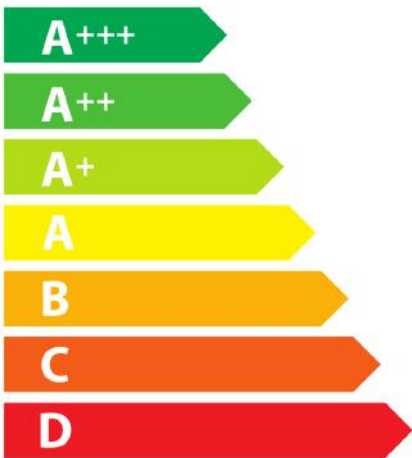

ENERG
енергия · ενεργεια

ELICA

E023DII-025-003

57
kWh/annum

Icon of a three-leaf plant inside a circle.

ABCD**E**FG

Icon of a light bulb.

AB**C**DEFG

Icon of water drops falling from a pipe.

ABC**D**EFG

Icon of a speaker with sound waves.

68 dB

65/2014

PRF0151544