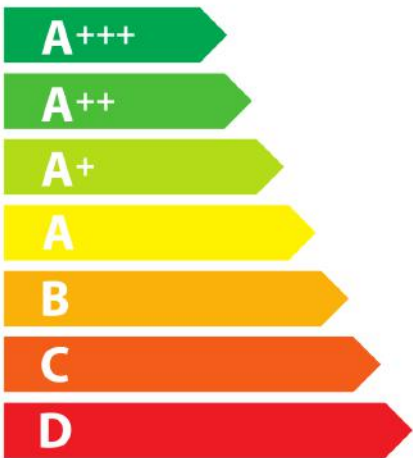

ENERG
енергия · ενεργεια

ELICA

E023DII-025-003

57
kWh/annum

Icon of a three-leaf plant inside a circle.

ABCD**E**FG

Icon of a light bulb.

AB**C**DEFG

Icon of water drops falling from a pipe.

ABC**D**EFG

Icon of a speaker with sound waves.

68 dB

65/2014

PRF0151544