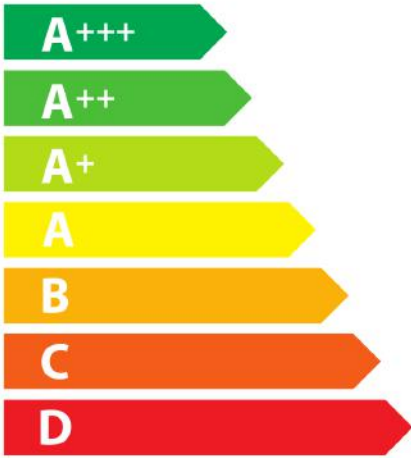

**ENERG**  
енергия · ενεργεια

ELICA

E123BII-020-001

**62**  
kWh/annum

Icon of a three-leaf plant inside a circle.

ABCD**E**FG

Icon of a light bulb.

ABC**D**EFG

Icon of water drops falling from a pipe.

ABC**D**EFG

Icon of a speaker with sound waves.

**62** dB

65/2014